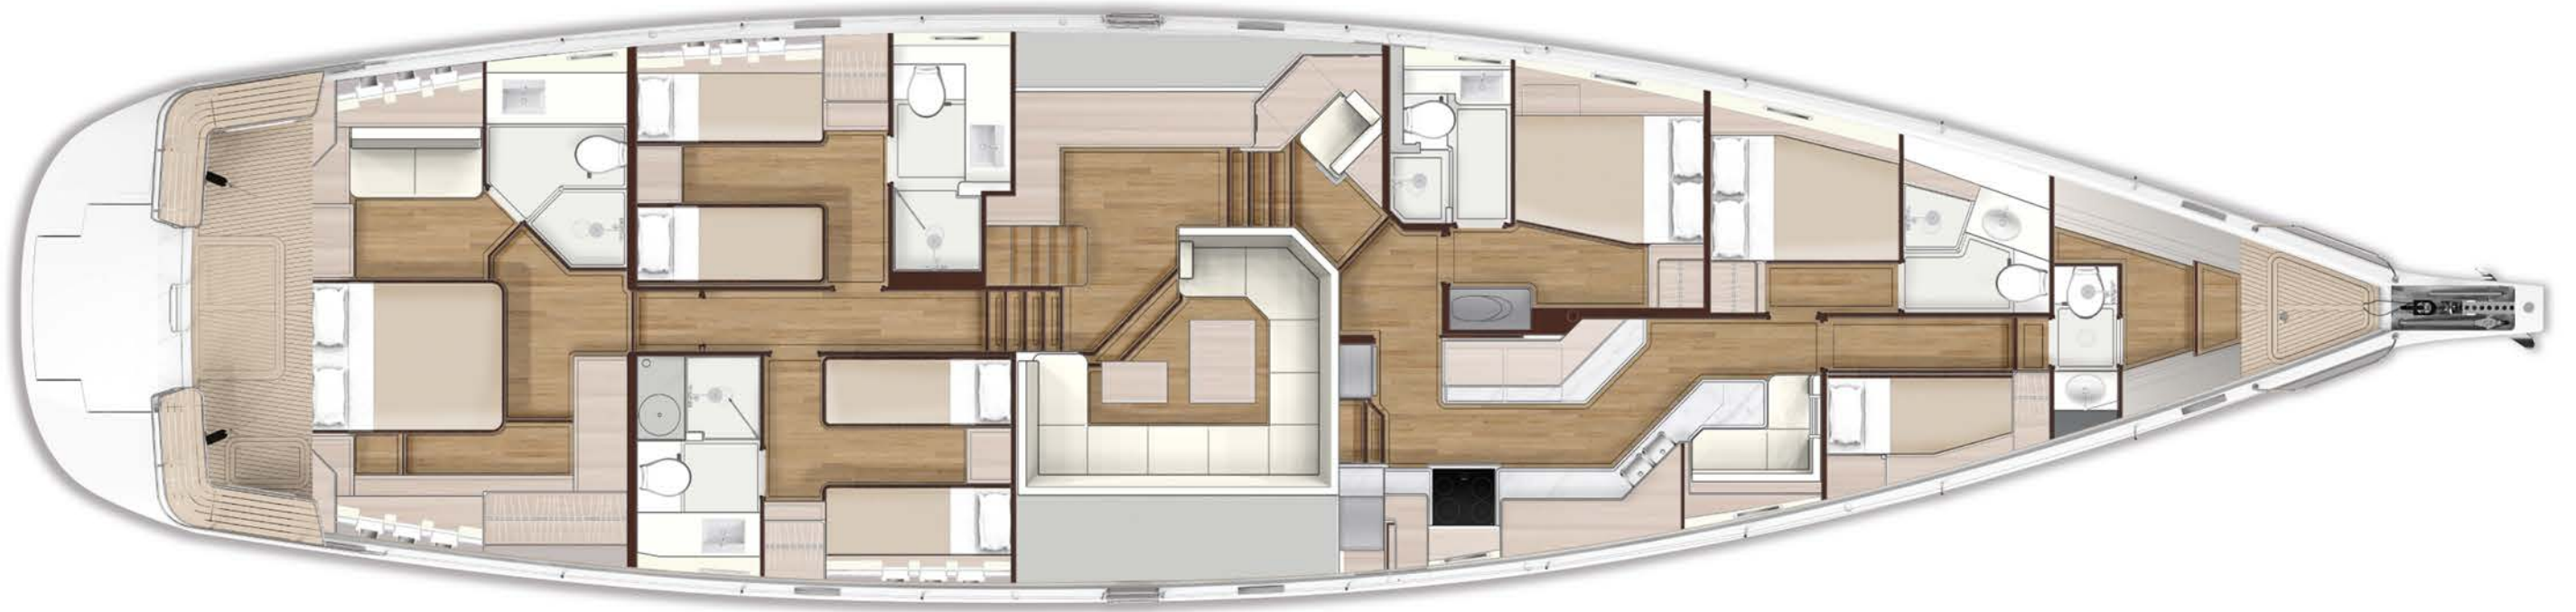

OYSTER 885 SERIES II

OYSTER

O Y S T E R 8 8 5 S E R I E S I I

**D E S I G N E D T O O P E N U P  
N E W H O R I Z O N S**

**The Oyster 885 Series II is the ultimate 90-foot bluewater cruising yacht.**

Designed and engineered to deliver exhilarating sailing performance, comfort, safety and luxurious living and entertaining space – the 885 is a home-from-home anywhere in the world.

Below decks, there are extensive customisation options. She features four extremely well appointed ensuite cabins, able to accommodate 8 guests. Oyster's triple Seascape windows provide light and airy environments and her discreet, forward crew quarters mean privacy is assured.

# PLANS

OYSTER 885 SERIES II  
DECK SALOON SAIL PLAN

OYSTER 885 SERIES II  
STANDARD KEEL

OYSTER 885 SERIES II  
STANDARD DECK PLAN

OYSTER 885 SERIES II  
STANDARD LAYOUT

OYSTER 885 SERIES II  
ALTERNATIVE LOWER SALOON LAYOUT

**OYSTER 885 SERIES II**  
**STANDARD PROFILE & DECK PLAN**

OYSTER 885 SERIES II  
RAISED SALOON SAIL PLAN

OYSTER 885 SERIES II  
RAISED SALOON STANDARD KEEL

OYSTER 885 SERIES II  
RAISED SALOON DECK PLAN