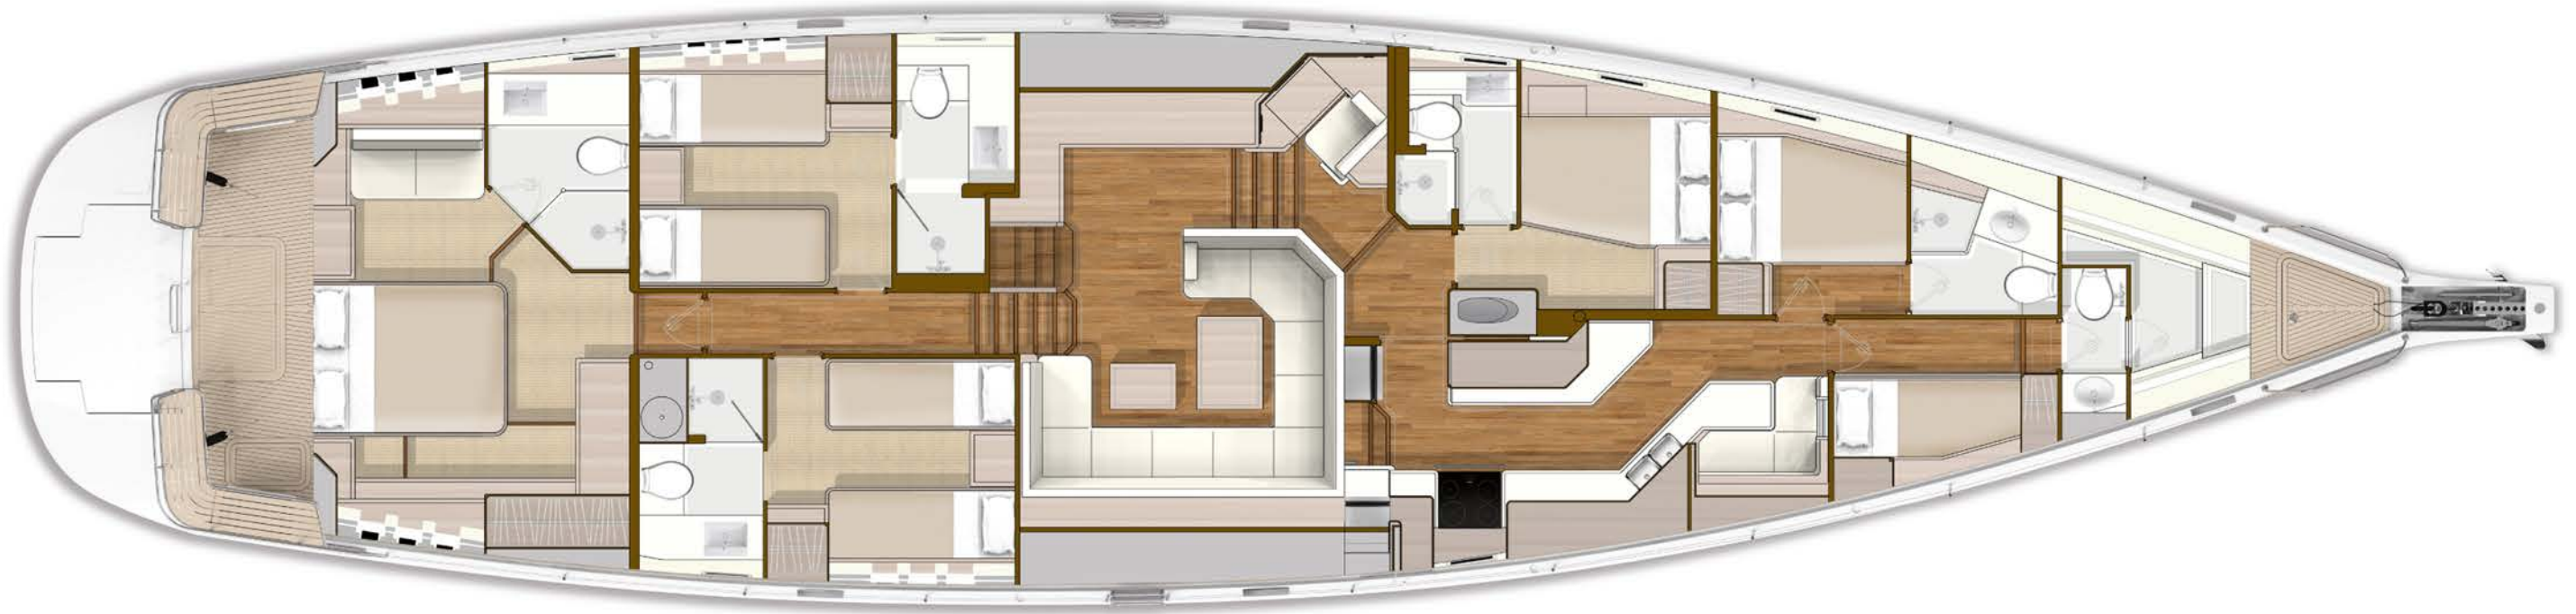

OYSTER 885 SERIES II

OYSTER

O Y S T E R 8 8 5 S E R I E S I I

**D E S I G N E D T O O P E N U P  
N E W H O R I Z O N S**

**The Oyster 885 Series II is the ultimate 90-foot bluewater cruising yacht.**

Designed and engineered to deliver exhilarating sailing performance, comfort, safety and luxurious living and entertaining space – the 885 is a home-from-home anywhere in the world.

Below decks, there are extensive customisation options. She features four extremely well appointed ensuite cabins, able to accommodate 8 guests. Oyster's triple Seascape windows provide light and airy environments and her discreet, forward crew quarters mean privacy is assured.

**OYSTER 885 SERIES II**  
**STANDARD PROFILE & DECK PLAN**

OYSTER 885 SERIES II  
RAISED SALOON SAIL PLAN

OYSTER 885 SERIES II  
RAISED SALOON STANDARD KEEL

OYSTER 885 SERIES II  
RAISED SALOON DECK PLAN

OYSTER 885 SERIES II  
RAISED SALOON LAYOUT

**OYSTER 885 SERIES II**  
**RAISED SALOON PROFILE & DECK PLAN**