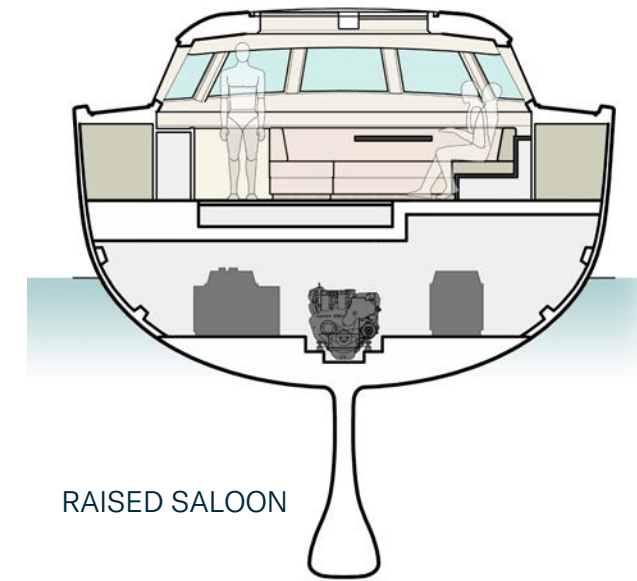

Below decks, there are extensive customisation options. She features four extremely well appointed ensuite cabins, able to accommodate 8 guests. Oyster's triple Seascape windows provide light and airy environments and her discreet, forward crew quarters mean privacy is assured.

At just under 90 feet, she cuts through the red tape for managing larger vessels, coming in just below the 24m Load Line Rule.

**F E A T U R E S**

- **Six cabins, four double ensuite**
- **Separate crew quarters and mess for four crew**
- **Standard carbon rig with Park Avenue boom**
- **Full customised hydraulic system which powers bow and stern thrusters and sail handling system**
- **Single point mainsheet with captive reel winch operated with easy joystick controls**
- **Large ergonomically designed cockpit**
- **Large hydraulic bathing platform**
- **Sunken tender well – doubles as tender storage and entertaining zone**
- **Large, glazed, power-assisted companionway door to saloon**
- **Standard Forced Air Ventilation**
- **Walk-in engine with full height access**
- **Lloyd's Register certified hull and deck**

OYSTER 885 SERIES II  
RAISED SALOON LAYOUT

**OYSTER 885 SERIES II**  
**RAISED SALOON PROFILE & DECK PLAN**

## DECK SALOON & RAISED SALOON COMPARISON

DECK SALOON

RAISED SALOON

DECK SALOON - DECK

RAISED SALOON - DECK

LOWER SALOON

DECK SALOON

RAISED SALOON