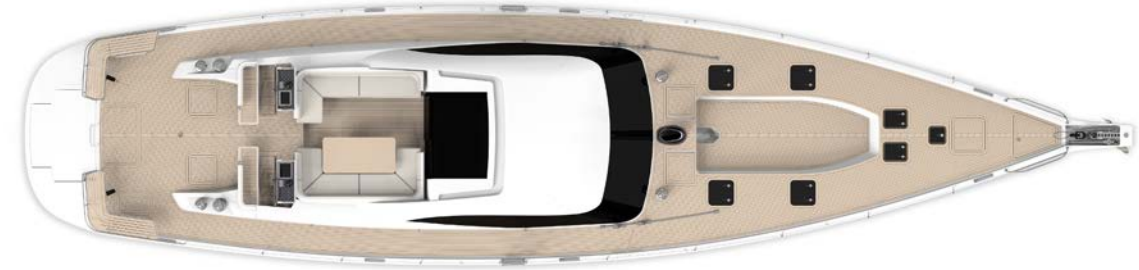

Below decks, there are extensive customisation options. She features four extremely well appointed ensuite cabins, able to accommodate 8 guests. Oyster's triple Seascape windows provide light and airy environments and her discreet, forward crew quarters mean privacy is assured.

At just under 90 feet, she cuts through the red tape for managing larger vessels, coming in just below the 24m Load Line Rule.

**F E A T U R E S**

- **Six cabins, four double ensuite**
- **Separate crew quarters and mess for four crew**
- **Standard carbon rig with Park Avenue boom**
- **Full customised hydraulic system which powers bow and stern thrusters and sail handling system**
- **Single point mainsheet with captive reel winch operated with easy joystick controls**
- **Large ergonomically designed cockpit**
- **Large hydraulic bathing platform**
- **Sunken tender well – doubles as tender storage and entertaining zone**
- **Large, glazed, power-assisted companionway door to saloon**
- **Standard Forced Air Ventilation**
- **Walk-in engine with full height access**
- **Lloyd's Register certified hull and deck**

## DECK SALOON & RAISED SALOON COMPARISON

DECK SALOON

RAISED SALOON

DECK SALOON - DECK

RAISED SALOON - DECK

LOWER SALOON

DECK SALOON

RAISED SALOON