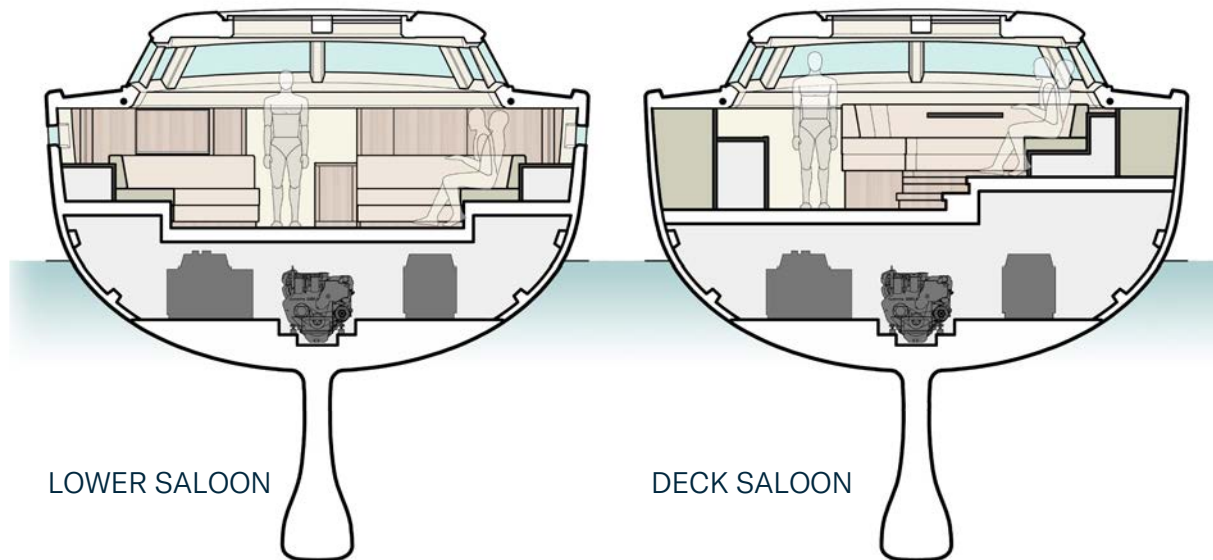

At just under 90 feet, she cuts through the red tape for managing larger vessels, coming in just below the 24m Load Line Rule.

**F E A T U R E S**

- **Six cabins, four double ensuite**
- **Separate crew quarters and mess for four crew**
- **Standard carbon rig with Park Avenue boom**
- **Full customised hydraulic system which powers bow and stern thrusters and sail handling system**
- **Single point mainsheet with captive reel winch operated with easy joystick controls**
- **Large ergonomically designed cockpit**
- **Large hydraulic bathing platform**
- **Sunken tender well – doubles as tender storage and entertaining zone**
- **Large, glazed, power-assisted companionway door to saloon**
- **Standard Forced Air Ventilation**
- **Walk-in engine with full height access**
- **Lloyd's Register certified hull and deck**

**OYSTER 885 SERIES II**  
**STANDARD PROFILE & DECK PLAN**

OYSTER 885 SERIES II  
RAISED SALOON SAIL PLAN

OYSTER 885 SERIES II  
RAISED SALOON STANDARD KEEL

OYSTER 885 SERIES II  
RAISED SALOON DECK PLAN

OYSTER 885 SERIES II  
RAISED SALOON LAYOUT

**OYSTER 885 SERIES II**  
**RAISED SALOON PROFILE & DECK PLAN**

## DECK SALOON & RAISED SALOON COMPARISON

DECK SALOON

RAISED SALOON

DECK SALOON - DECK

RAISED SALOON - DECK

LOWER SALOON

DECK SALOON

RAISED SALOON